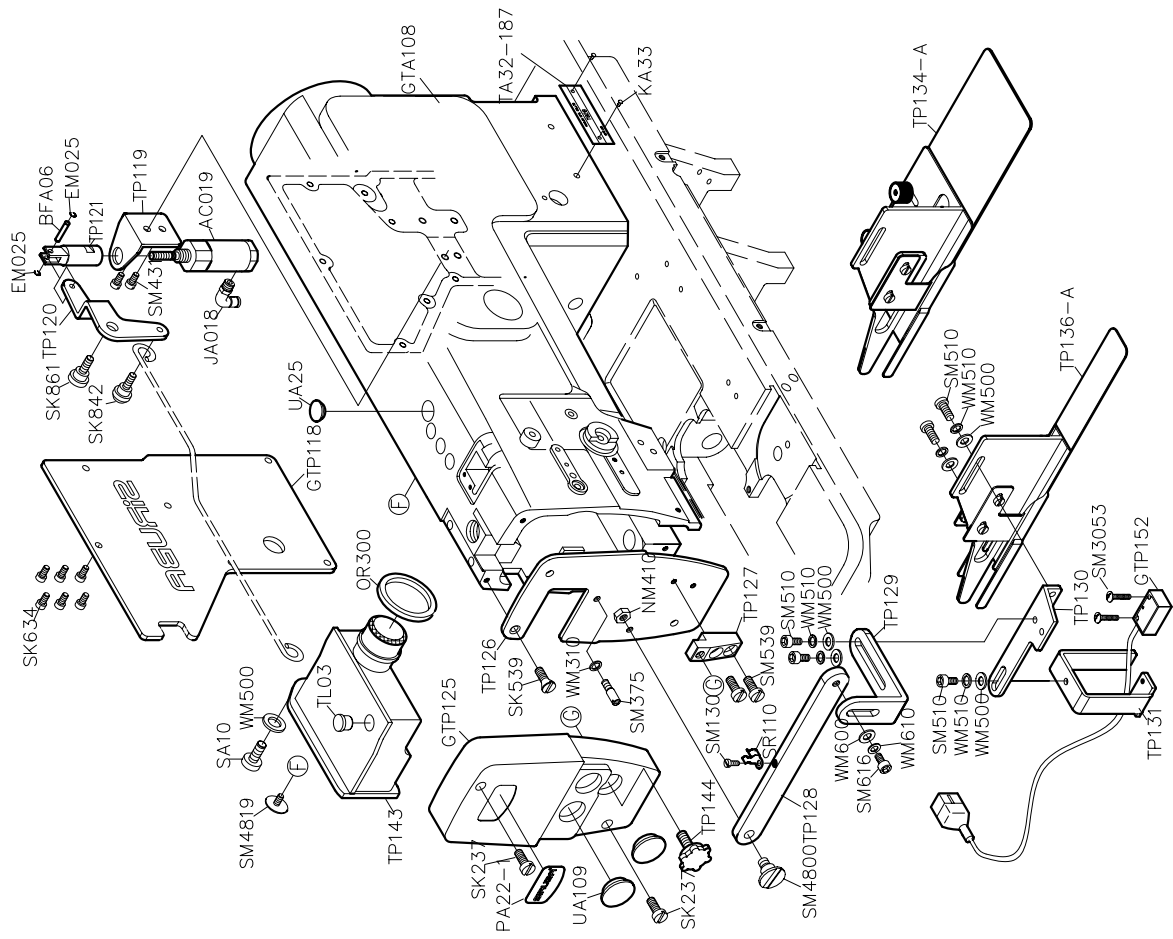

SIRUBA®

銀箭牌工業用縫紉機

INDUSTRIAL SEWING MACHINE

T828-TP

零件圖 PARTS LIST

From the library of: Diamond Needle Corp

CE

高林股份有限公司
KAULIN MFG. CO., LTD.

PARTS LIST FOR TP (1) GROUP from the library of: Diamond Needle Corp PARTS LIST FOR TP (2) GROUP

PARTS LIST FOR TP (3) GROUP

PARTS LIST FOR TP (4) GROUP

T828-TP

高林股份有限公司 KAULIN MFG. CO., LTD.

From the library of: Diamond Needle Corp