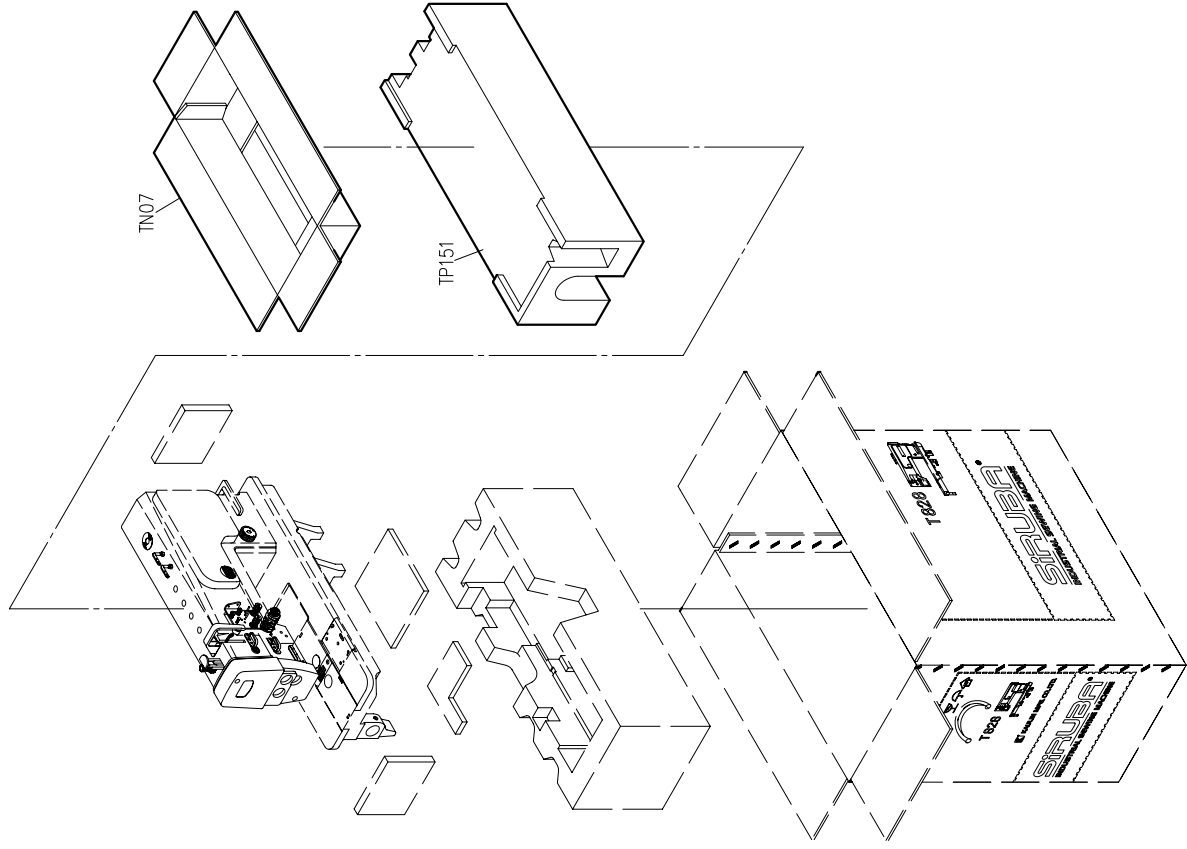

SIRUBA®

銀箭牌工業用縫紉機

INDUSTRIAL SEWING MACHINE

T828-TP

零件圖 PARTS LIST

From the library of: Diamond Needle Corp

CE

高林股份有限公司
KAULIN MFG. CO., LTD.

PARTS LIST FOR TP (1) GROUP from the library of: Diamond Needle Corp PARTS LIST FOR TP (2) GROUP

PARTS LIST FOR TP (3) GROUP

PARTS LIST FOR TP (4) GROUP

T828-TP

高林股份有限公司 KAULIN MFG. CO., LTD.

From the library of: Diamond Needle Corp