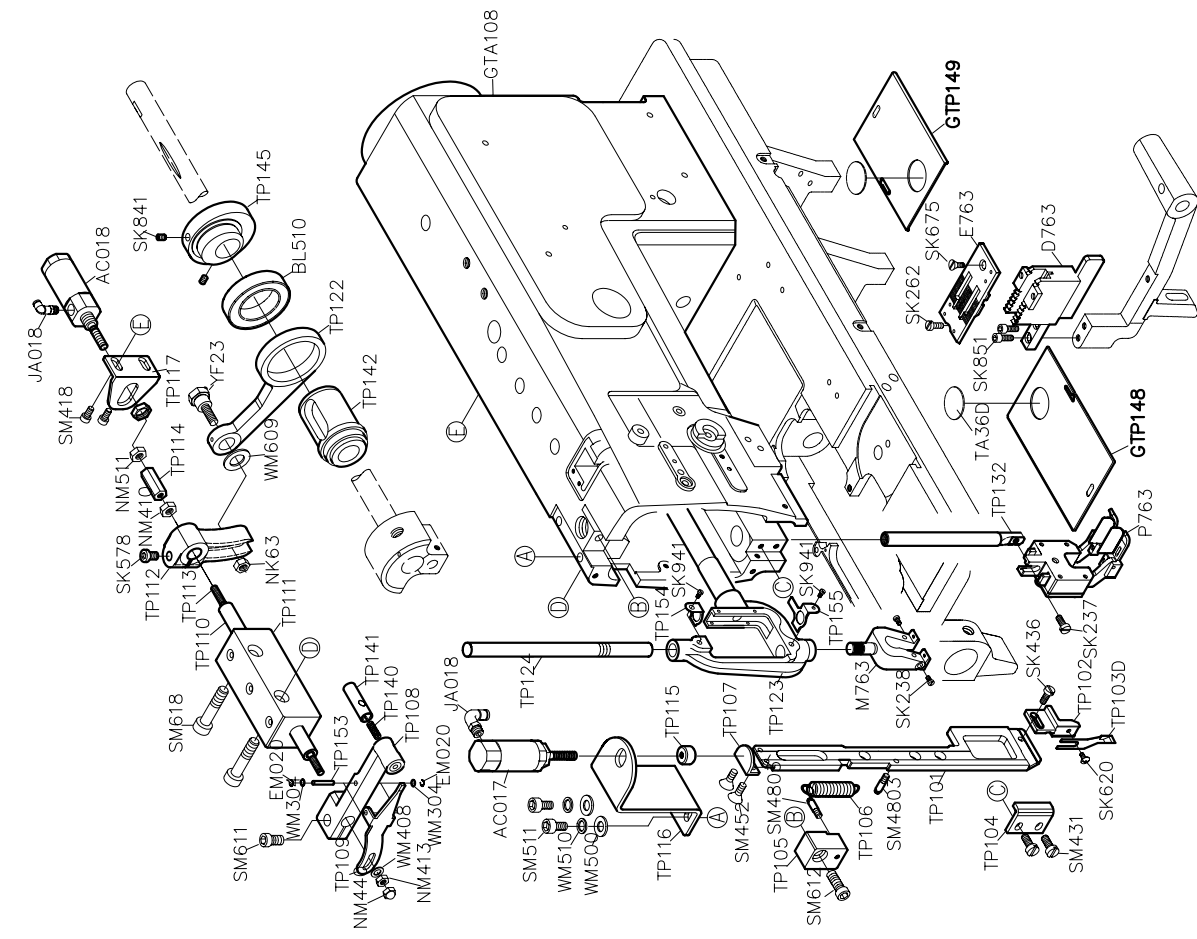

SIRUBA®

銀箭牌工業用縫紉機

INDUSTRIAL SEWING MACHINE

T828-TP

零件圖 PARTS LIST

From the library of: Diamond Needle Corp

CE

高林股份有限公司
KAULIN MFG. CO., LTD.

PARTS LIST FOR TP (1) GROUP from the library of: Diamond Needle Corp PARTS LIST FOR TP (2) GROUP

PARTS LIST FOR TP (3) GROUP

PARTS LIST FOR TP (4) GROUP

T828-TP

高林股份有限公司 KAULIN MFG. CO., LTD.

From the library of: Diamond Needle Corp