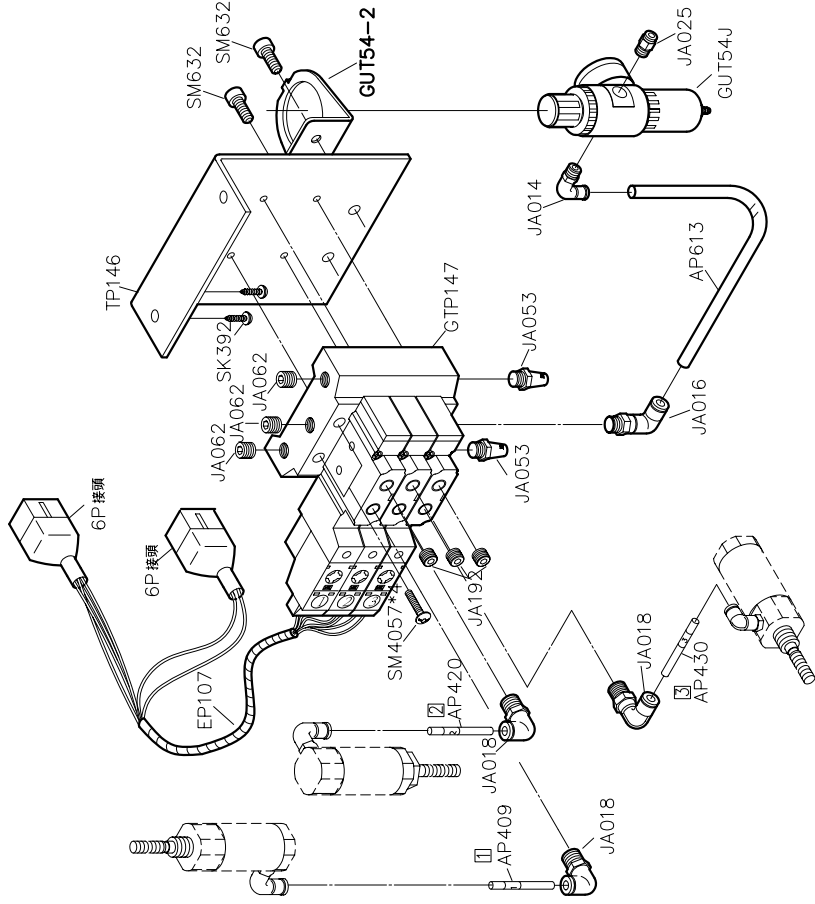

SIRUBA®

銀箭牌工業用縫紉機

INDUSTRIAL SEWING MACHINE

T828-TP

零件圖 PARTS LIST

From the library of: Diamond Needle Corp

CE

高林股份有限公司
KAULIN MFG. CO., LTD.

PARTS LIST FOR TP (1) GROUP from the library of: Diamond Needle Corp PARTS LIST FOR TP (2) GROUP

PARTS LIST FOR TP (3) GROUP

PARTS LIST FOR TP (4) GROUP

T828-TP

高林股份有限公司 KAULIN MFG. CO., LTD.

From the library of: Diamond Needle Corp