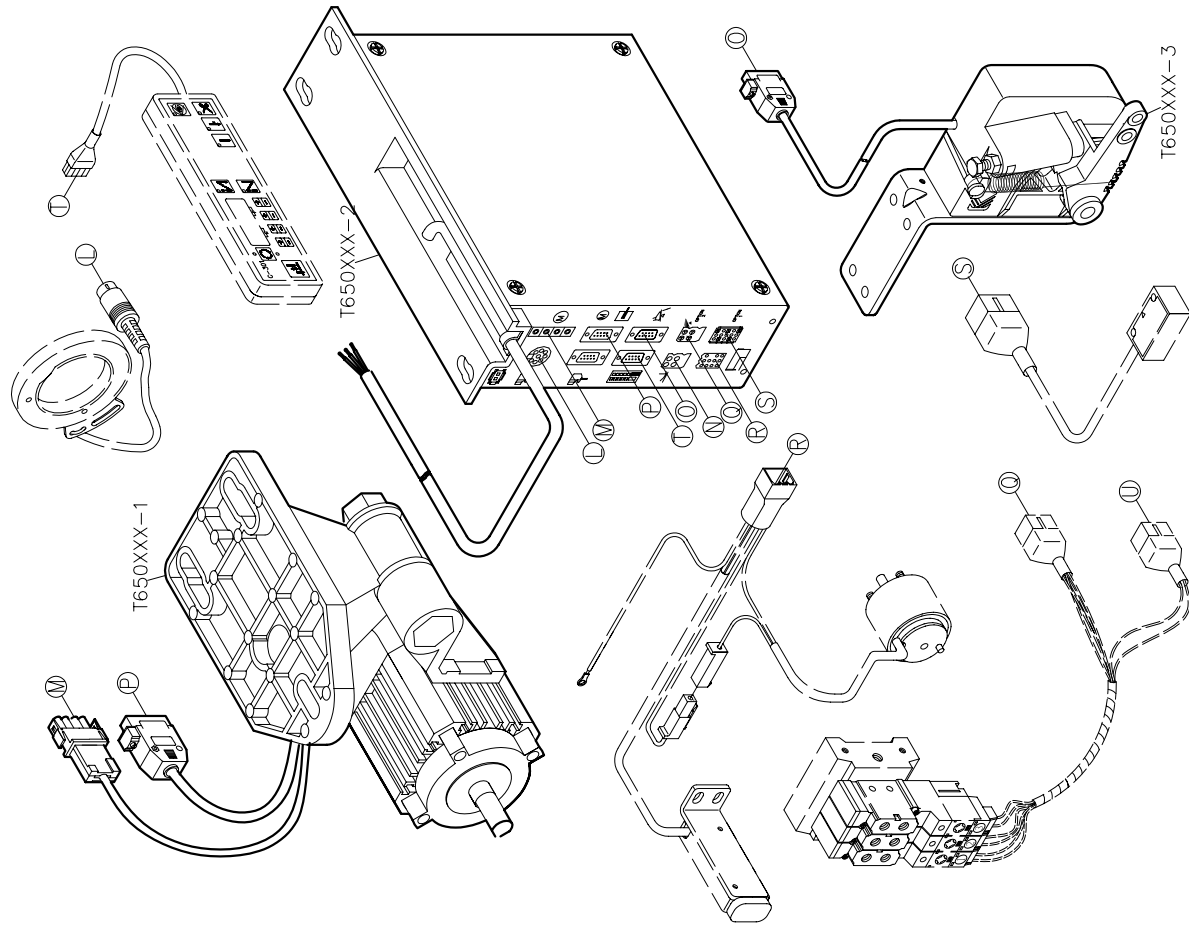

SIRUBA®

銀箭牌工業用縫紉機

INDUSTRIAL SEWING MACHINE

T828-TP

零件圖 PARTS LIST

From the library of: Diamond Needle Corp

CE

高林股份有限公司
KAULIN MFG. CO., LTD.

PARTS LIST FOR TP (1) GROUP from the library of: Diamond Needle Corp PARTS LIST FOR TP (2) GROUP

PARTS LIST FOR TP (3) GROUP

PARTS LIST FOR TP (4) GROUP

T828-TP

高林股份有限公司 KAULIN MFG. CO., LTD.

From the library of: Diamond Needle Corp